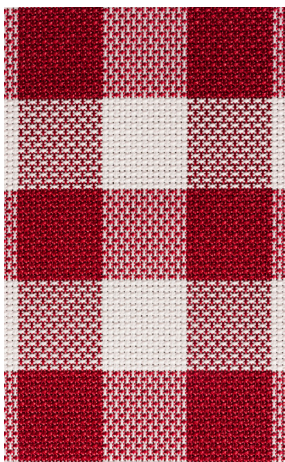

Width: 170cm | 67 inch
hydrophobe fabric protection
Cost saving
Easy-Care
Customized sizes
Longevity

* also available in 300 cm | 118 inch

Bala

100 % Polyester 170 cm | 67 inch

do not use any softener, iron with steam
CANDOLA magic linen www.candola.cc

QADRO

easy maintenance table linen

Rosso

Siva

Verde

Sky

Sole

Qadro