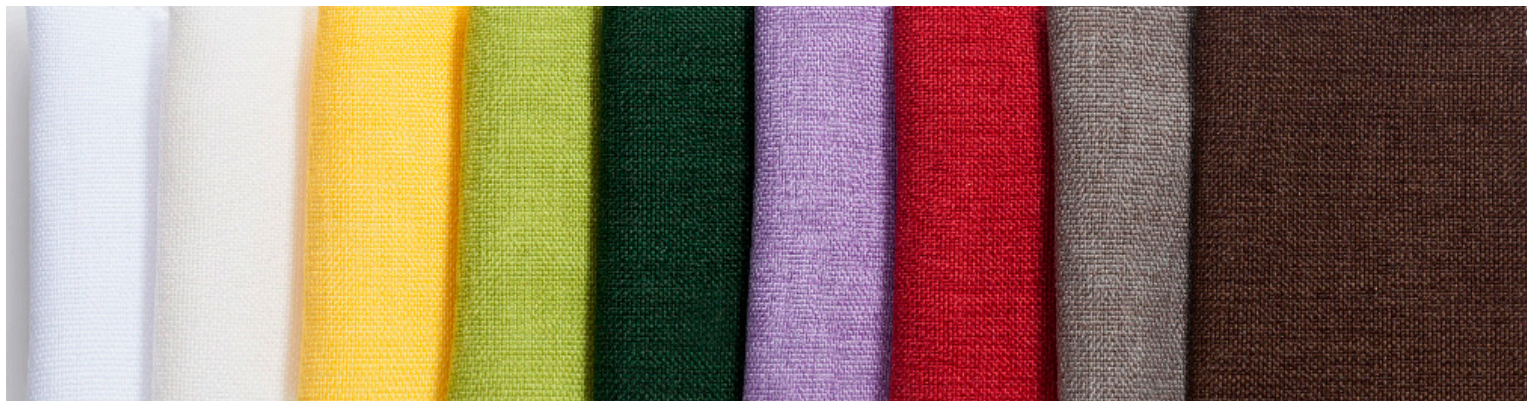

Cost Saving

Easy-Care

Customized sizes

Longevity

BALA

easy maintenance table linen ...

with a wide choice of colours:

Beige*
Bianca*
Choco
Dormidera
Fango
Lavanda
Primavera
Sole
Verde