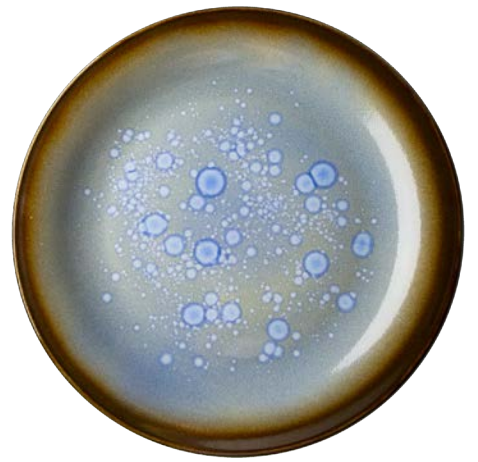

# Coral

LILLEN  
AUSTRIA

QCO2124.CORAL  
plate 24 cm

QCO2128.CORAL  
plate 28 cm

QCO2119.CORAL  
plate 19 cm

QCO2130.CORAL  
plate 31 cm

# Coral

QCO1421.CORAL  
bowl 21 cm

QCO1417.CORAL  
bowl 17 cm

QCO1415.CORAL  
bowl 15 cm

QCO2124.NEPTUN  
plate 24 cm

QCO2119.NEPTUN  
plate 19 cm

QCO2128.NEPTUN  
plate 28 cm

QCO2130.NEPTUN  
plate 31 cm