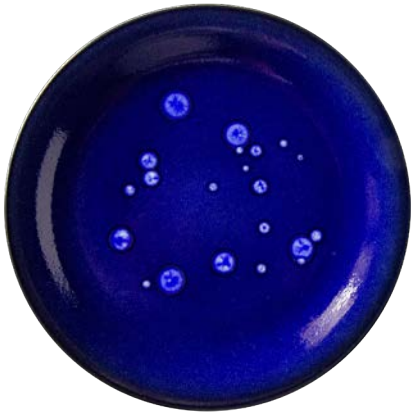

# Coral

LILLEN  
AUSTRIA

QCO2124.CORAL  
plate 24 cm

QCO2128.CORAL  
plate 28 cm

QCO2119.CORAL  
plate 19 cm

QCO2130.CORAL  
plate 31 cm

# Coral

QCO1421.CORAL  
bowl 21 cm

QCO1417.CORAL  
bowl 17 cm

QCO1415.CORAL  
bowl 15 cm

QCO2124.NEPTUN  
plate 24 cm

QCO2119.NEPTUN  
plate 19 cm

QCO2128.NEPTUN  
plate 28 cm

QCO2130.NEPTUN  
plate 31 cm