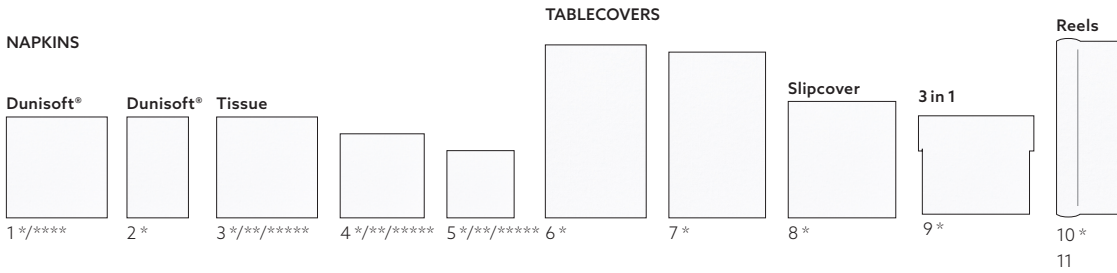

WHITE

SKU 732103	Pcs x Cu	Table	Description	SKU 732103	Pcs x Cu	Table	Description
1	201546 0	12 x 12	DA06 Bio Dunisoft® Napkin, 40 x 40 cm	6	153852 6	1 x 5	DB16 Dunisilk® Tablecover, 138 x 220 cm
2	198081 3	20 x 12	DA07 Dunisoft® Napkin, 38 x 38 cm	7	185705 4	1 x 10	DB13 Dunicel® Tablecover, 118 x 180 cm
3	104031 9	20 x 12	DA10 Bio Tissue Napkin, 40 x 40 cm, 3-ply	8	104078 4	1 x 10	DB08 Dunicel® Slipcover, 84 x 84 cm
	154606 4	50 x 10	DA11 Bio Tissue Napkin, 40 x 40 cm, 3-ply	9	185704 7	1 x 8	DB03 Dunicel® 3 in 1, 0,4 x 4,8 m
	172834 7	50 x 6	DA12 Bio Tissue Napkin, 40 x 40 cm, 3-ply	10	185453 4	1 x 6	DB18 Dunicel® Tablecover Reel, 1,18 x 5 m
4	104030 2	20 x 12	DA19 Bio Tissue Napkin, 33 x 33 cm, 3-ply		186192 1	1 x 10	DB25 MG-Paper Tablecover Reel, 1,18 x 8 m
	185770 2	50 x 10	DA20 Bio Tissue Napkin, 33 x 33 cm, 3-ply	11	353397 0	1 x 25	DB22 MG-Paper Tablecover Reel, 1 x 10 m
	192475 6	100 x 16	DA22 Bio Tissue Napkin, 30 x 30 cm, 1-ply		353403 8	1 x 8	DB23 MG-Paper Tablecover Reel, 1 x 25 m
5	104029 6	20 x 12	DA27 Bio Tissue Napkin, 24 x 24 cm, 3-ply		186688 9	1 x 4	DB24 Paper Banquet Reel, 1,18 x 50 m