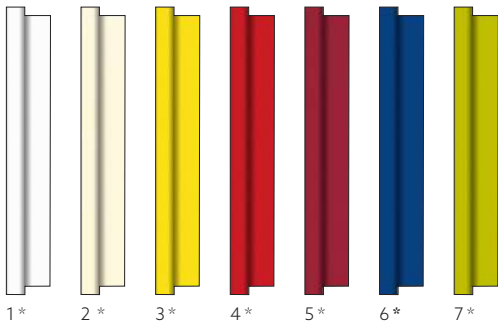

	EAN barcode	SKU 732103	Pcs x Cu	Description
1		187102 9	1x6	Cream
2		187101 2	1x6	Red
3		187103 6	1x6	Black
4		186199 0	1x6	Gold
5		186200 3	1x6	Silver

MG-PAPER REELS, UNICOLOUR

	EAN barcode	SKU 732103	Pcs x Cu	Description
1		353397 0	1x25	White, 1x10m
		353403 8	1x8	White, 1x25m
		186688 9	1x4	White, 1,18x50m