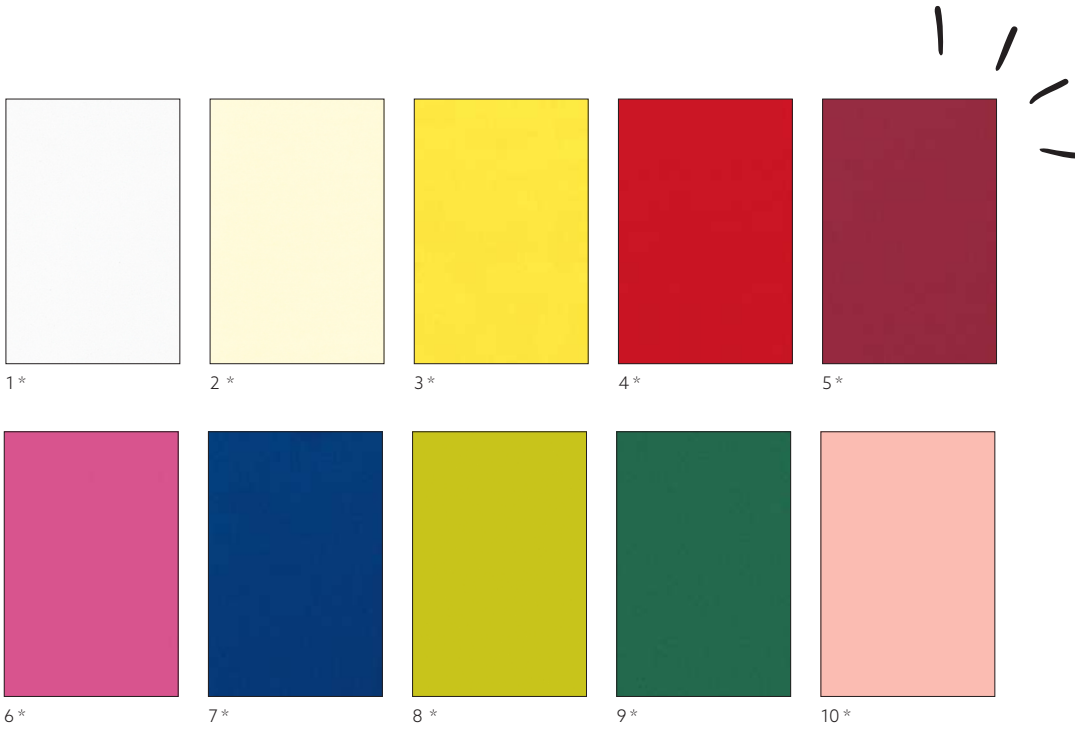

* These products are FSC-certified

** These products are Swan-certified

*** These products are RAL quality-certified

**** These products are HOME compostable

DUNICEL® TABLECOVERS, UNICOLOUR, 118 X 180 CM

	EAN barcode	SKU 732103	Pcs x Cu	Description		EAN barcode	SKU 732103	Pcs x Cu	Description
1		185705	4 1 x 10	White	6		185755	9 1 x 10	Fuchsia
2		185745	0 1 x 10	Cream	7		185713	9 1 x 10	Dark Blue
3		185716	0 1 x 10	Yellow	8		185749	8 1 x 10	Kiwi
4		185701	6 1 x 10	Red	9		185709	2 1 x 10	Dark Green
5		185708	5 1 x 10	Bordeaux	10		201227	8 1 x 10	Mellow Rose