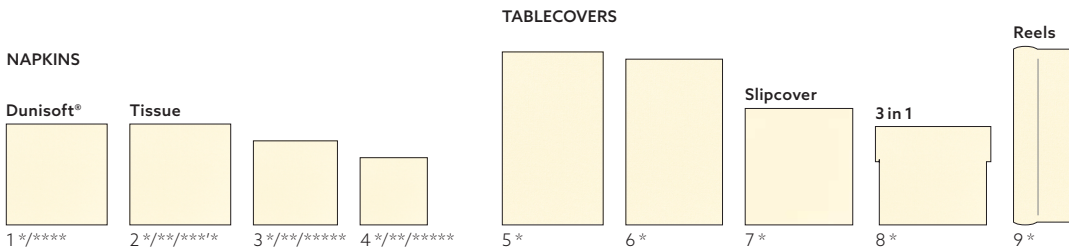

CREAM

SKU 732103	Pcs x Cu	Table	Description	SKU 732103	Pcs x Cu	Table	Description
1	201533 0	12 x 12	DA06 Bio Dunisoft® Napkin, 40 x 40 cm	6	153853 3	1 x 5	DB16 Dunisilk® Tablecover, 138 x 220 cm
2	104967 1	20 x 12	DA10 Bio Tissue Napkin, 40 x 40 cm, 3-ply	7	105732 4	1 x 10	DB08 Dunicel® Slipcover, 84 x 84 cm
	162770 1	50 x 10	DA11 Bio Tissue Napkin, 40 x 40 cm, 3-ply	8	185720 7	1 x 8	DB03 Dunicel® 3 in 1, 0,4 x 4,8 m
3	104955 8	20 x 12	DA19 Bio Tissue Napkin, 33 x 33 cm, 3-ply	9	187102 9	1 x 6	DB19 Dunisilk® Tablecover Reel, 1,18 x 5 m
	185775 7	50 x 10	DA20 Bio Tissue Napkin, 33 x 33 cm, 3-ply		185455 8	1 x 6	DB18 Dunicel® Tablecover Reel, 1,18 x 5 m
4	105747 8	20 x 12	DA27 Bio Tissue Napkin, 24 x 24 cm, 3-ply		186193 8	1 x 10	DB25 MG-Paper Tablecover Reel, 1,18 x 8 m
5	185745 0	1 x 10	DB13 Dunicel® Tablecover, 118 x 180 cm