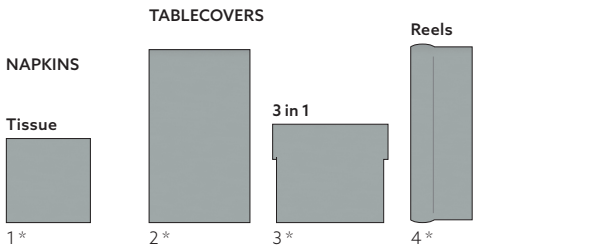

SILVER

	SKU 732103	Pcs x Cu	Table	Description
1	105805	5	20 x 12	DA21 Tissue Napkin, 33 x 33 cm, 3-ply
2	154753	5	1 x 5	DB16 Dunisilk® Tablecover, 138 x 220 cm
3	183552	6	1 x 8	DB04 Dunisilk® 3 in 1, 0,4 x 4,8 m
4	186200	3	1 x 6	DB19 Dunisilk® Tablecover Reel, 1,18 x 5 m