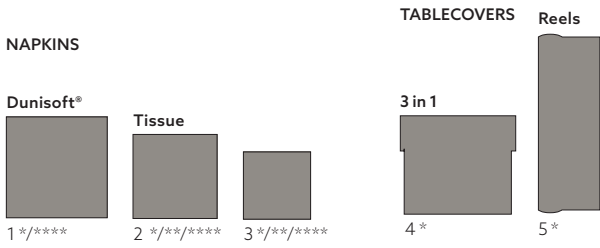

** These products are Swan-certified

*** These products are RAL quality-certified

**** These products are HOME compostable

Keep it simple!

GRANITE GREY

	SKU 732103	Pcs x Cu	Table	Description
1	201538	5	12 x 12	DA06 Bio Dunisoft® Napkin, 40 x 40 cm
2	198633	4	20 x 12	DA20 Bio Tissue Napkin, 33 x 33 cm, 3-ply
3	198631	0	20 x 12	DA27 Bio Tissue Napkin, 24 x 24 cm, 3-ply