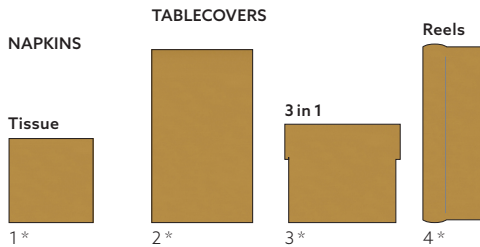

GOLD

	SKU 732103	Pcs x Cu	Table	Description
1	105804	8	20 x 12	DA21 Tissue Napkin, 33 x 33 cm, 3-ply
2	154754	2	1 x 5	DB16 Dunisilk® Tablecover, 138 x 220 cm
3	178795	5	1 x 8	DB04 Dunisilk® 3 in 1, 0,4 x 4,8 m
4	186199	0	1 x 6	DB19 Dunisilk® Tablecover Reel, 1,18 x 5 m

* These products are FSC-certified

** These products are Swan-certified

*** These products are RAL quality-certified

**** These products are HOME compostable