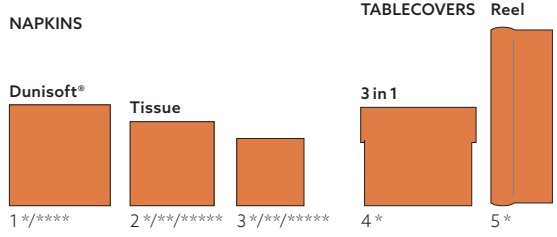

SUN ORANGE

SKU 732103	Pcs x Cu	Table	Description
1 201545	3	12 x 12	DA06 Bio Dunisoft® Napkin, 40 x 40 cm
2 197752	3	20 x 12	DA19 Bio Tissue Napkin, 33 x 33 cm, 3-ply
3 198094	3	20 x 12	DA27 Bio Tissue Napkin, 24 x 24 cm, 3-ply

SKU 732103	Pcs x Cu	Table	Description
4 198096	7	1 x 8	DB03 Dunicel® 3 in 1, 0,4 x 4,8 m
5 198097	4	1 x 6	DB18 Dunicel® Tablecover Reel, 1,18 x 5 m