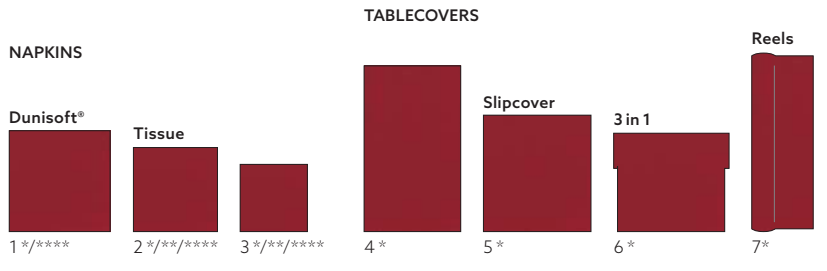

BORDEAUX

SKU 732103	Pcs x Cu	Table	Description
1 201532	3	12 x 12	DA06 Bio Dunisoft® Napkin, 40 x 40 cm
2 104045	6	20 x 12	DA19 Bio Tissue Napkin, 33 x 33 cm, 3-ply
	9	50 x 10	DA20 Bio Tissue Napkin, 33 x 33 cm, 3-ply
3 104044	9	20 x 12	DA27 Bio Tissue Napkin, 24 x 24 cm, 3-ply
4 185708	5	1 x 10	DB13 Dunicel® Tablecover, 118 x 180 cm

SKU 732103	Pcs x Cu	Table	Description
5 104081	4	1 x 10	DB08 Dunicel® Slipcover, 84 x 84 cm
6 185707	8	1 x 8	DB03 Dunicel® 3 in 1, 0,4 x 4,8 m
7 185459	6	1 x 6	DB18 Dunicel® Tablecover Reel, 1,18 x 5 m
	9	1 x 10	DB25 MG-Paper Tablecover Reel, 1,18 x 8 m

* These products are FSC-certified

** These products are Swan-certified

*** These products are RAL quality-certified

**** These products are HOME compostable