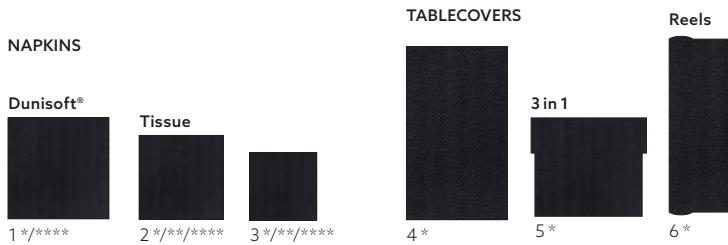

BLACK

	SKU 732103	Pcs x Cu	Table	Description
1	201548	4	12 x 12	DA06 Bio Dunisoft® Napkin, 40 x 40 cm
2	150327	2	20 x 12	DA19 Bio Tissue Napkin, 33 x 33 cm, 3-ply
3	173856	8	20 x 12	DA27 Bio Tissue Napkin, 24 x 24 cm, 3-ply
4	182484	1	5	DB16 Dunisilk® Tablecover, 138 x 220 cm

	SKU 732103	Pcs x Cu	Table	Description
5	185746	7	1 x 8	DB03 Dunicel® 3 in 1, 0,4 x 4,8 m
6	187103	6	1 x 6	DB19 Dunisilk® Tablecover Reel, 1,18 x 5 m
	185467	1	6	DB18 Dunicel® Tablecover Reel, 1,18 x 5 m