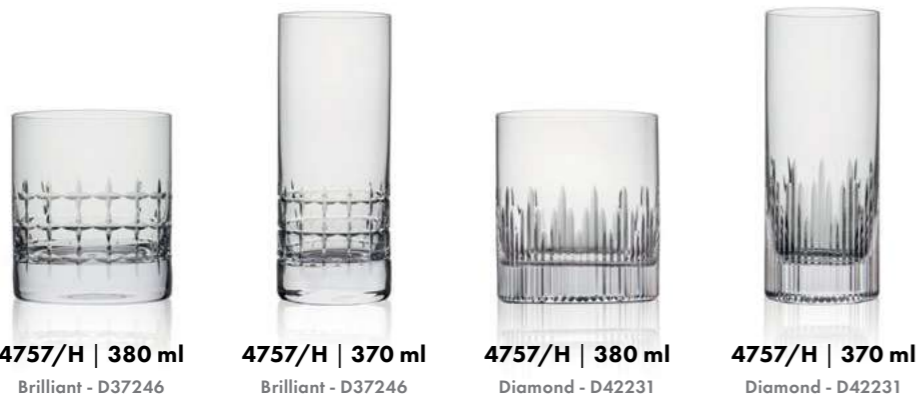

RONA products and quality rank the glassworks among the world's leading manufacturers of the table top glassware.

Five star glassware

Defined by five points

Select^{new}

SCAN ME

Luxury

Luxury collection on page 80