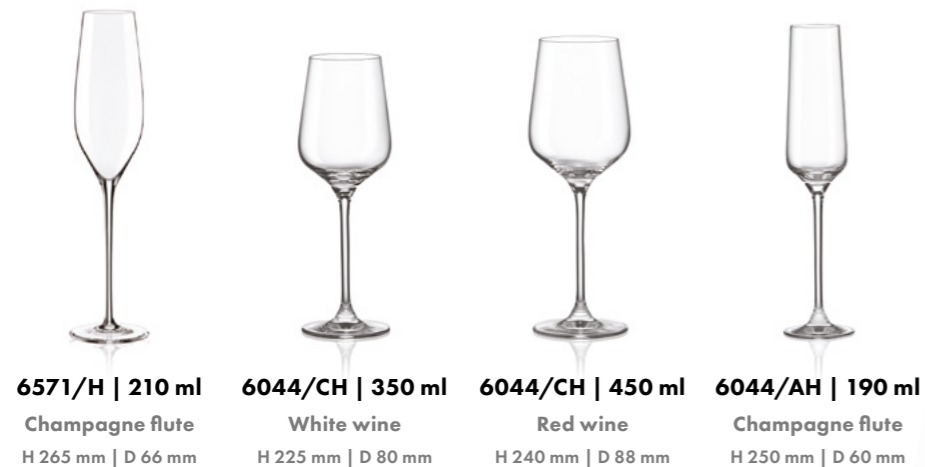

6629/H | 290 ml White wine H 208 mm | D 78 mm
6629/H | 320 ml Red wine H 218 mm | D 78 mm
6629/H | 230 ml Champagne flute H 220 mm | D 74 mm
6571/H | 360 ml White wine H 225 mm | D 80 mm
6571/H | 470 ml Red wine H 240 mm | D 93 mm