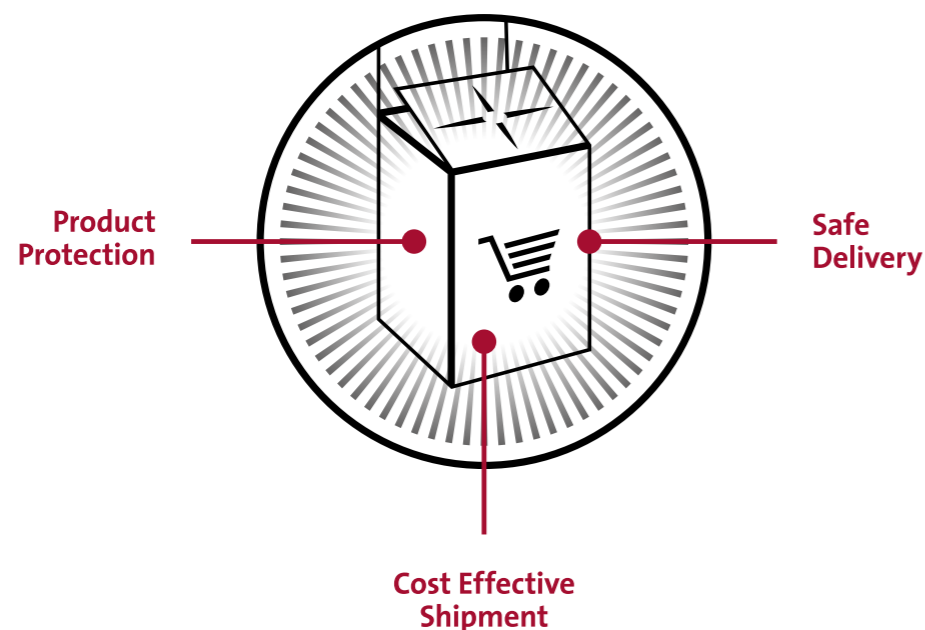

... and a **lot more**

Worldwide glassware

We are around the world

NEW

E-commerce PACKAGING

What is the benefit?

RONA designed flexible, easy-to-pack solution that eliminates risk of product damage in transit and storage and ensure products arrive in perfect condition, every time. By switching to RONA e-commerce packaging, you avoid over-packaging which reduces weight, waste and ultimately it keeps shipping costs as low as possible. RONA e-commerce packaging will allow faster orders, optimise logistics and helping you ship in the most earth friendly, cost effective way. RONA e-commerce packaging is the best choice for your online business!