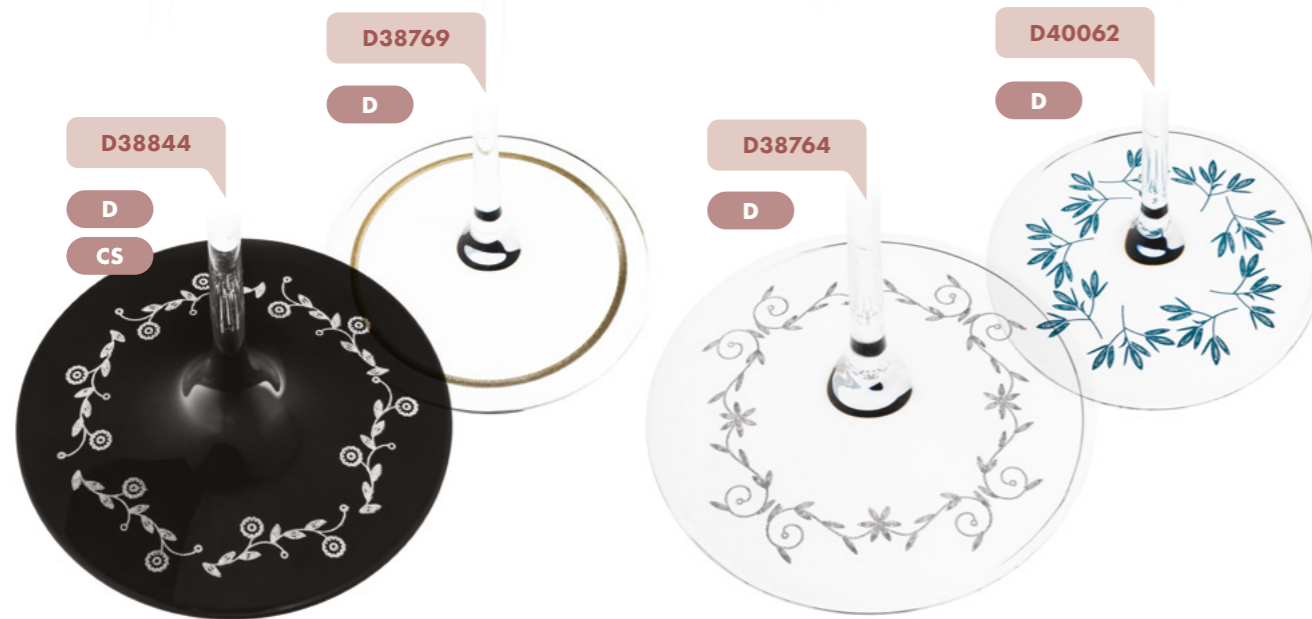

HP

D31061/67

PE

D38717

PC

GC

Defined elegance
Cut Glass

Stemware Suitable for cutting

6629/H | 290 ml White wine H 208 mm | D 78 mm
6629/H | 320 ml Red wine H 218 mm | D 78 mm
6629/H | 230 ml Champagne flute H 220 mm | D 74 mm
6571/H | 360 ml White wine H 225 mm | D 80 mm
6571/H | 470 ml Red wine H 240 mm | D 93 mm

6571/H | 210 ml Champagne flute H 265 mm | D 66 mm
6044/CH | 350 ml White wine H 225 mm | D 80 mm
6044/CH | 450 ml Red wine H 240 mm | D 88 mm
6044/AH | 190 ml Champagne flute H 250 mm | D 60 mm

6006/H | 210 ml Martini H 183 mm | D 112 mm
6200/H | 280 ml Champagne saucer H 144 mm | D 114 mm
6200/H | 75 ml Cordial saucer H 110 mm | D 71 mm
7027/H | 360 ml Water / Beer small H 170 mm | D 81 mm
6716/H | 590 ml Water / Beer big H 158 mm | D 102 mm
6050/H | 680 ml Gin & Tonic H 210 mm | D 114 mm